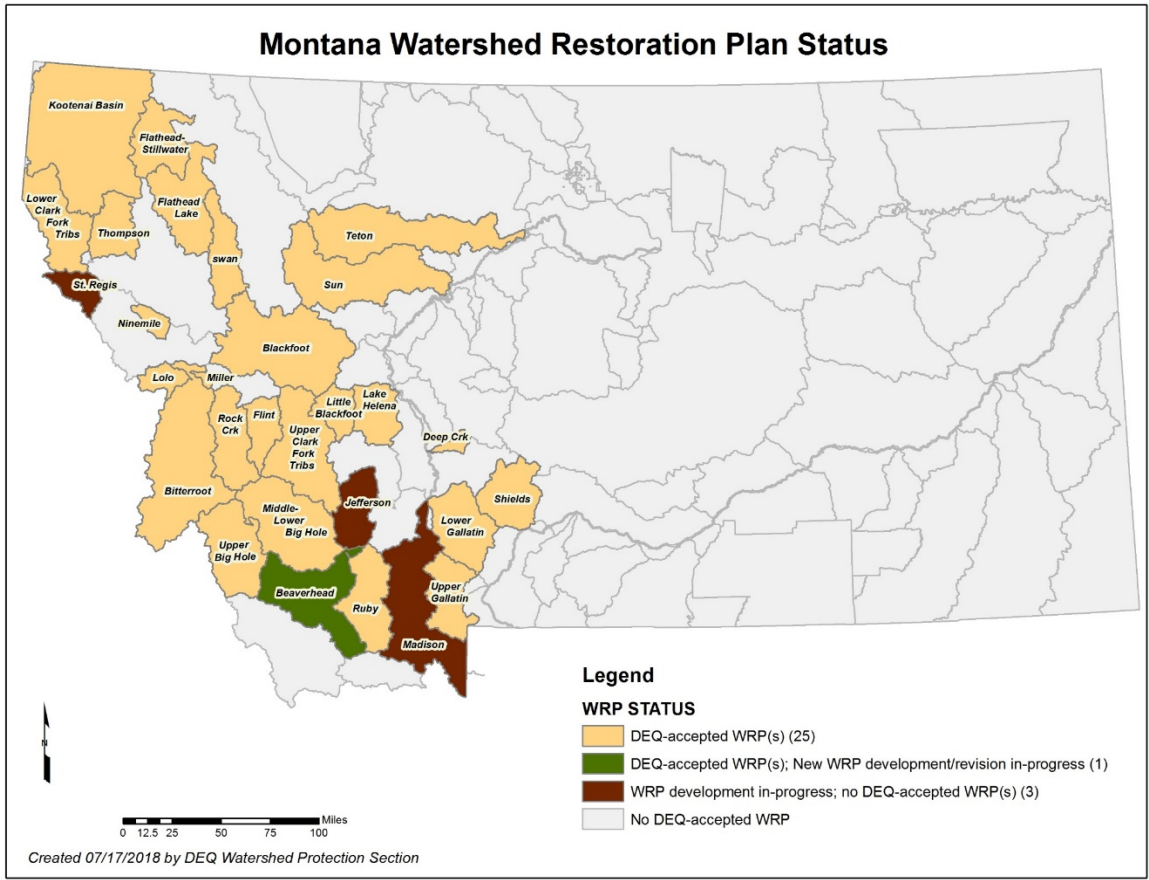

Montana Watershed Restoration Plan Status

Central Clark Fork Basin